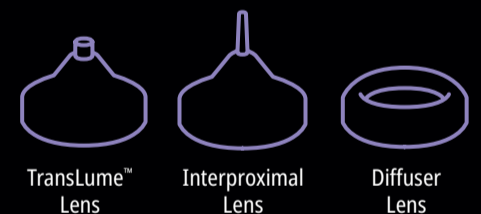

CYCLING BETWEEN MODES

CURING MODES: Move the VALO X light forward in a drum tap motion to access and cycle through curing modes.

DIAGNOSTIC LIGHT MODES: Move the VALO X light in a drum tap motion to the side to access and cycle through diagnostic light modes.

INCLUDED LENS ACCESSORIES

TWO CURING LENSES

PointCure™ Lens

ProxiCure™ Ball Lens

THREE DIAGNOSTIC LENSES

TransLume™ Lens

Interproximal Lens

Diffuser Lens